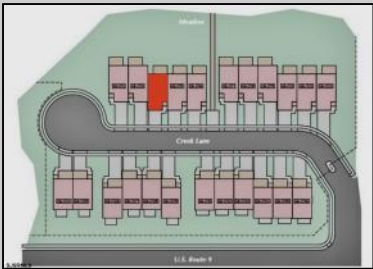

**14 Creek  
Linwood, NJ 08221**

**Asking \$969,000.00**

WEST UNITS

SECTION @ FOYER

WEST-FRONT ELEV

WEST-RIGHT ELEV

WEST-REAR ELEV

WEST-LEFT ELEV

### COMMENTS

Welcome to the Residences at Patcong Creek! Where Luxury Meets Tranquility in the Heart of Linwood, NJ. Unmatched Location nestled in the quaint town of Linwood, NJ, The Townhomes offer unparalleled access to both natural beauty and urban convenience. Just minutes away from the vibrant coastal community of Ocean City, & Margate. Residents can enjoy the best of both worlds: serene, creekside living and the excitement of beachside activities. The Community and Lifestyle is more than just a place to live; it's a lifestyle. The community features: Scenic Views Overlooking the tranquil Patcong Creek, these homes offer stunning westward views from the Pavilion on Premise, perfect for watching breathtaking sunsets. Close proximity to fine dining, shopping, recreational facilities, and major highways, ensuring you are never far from what you need. Step into a world of elegance and comfort. These townhomes are designed to cater to those who appreciate the finer things in life. Whether you're looking for a serene retreat or a vibrant coastal lifestyle, you'll find it here. Reserve Your New Home Today! Don't miss the opportunity to own one of these extraordinary townhomes.