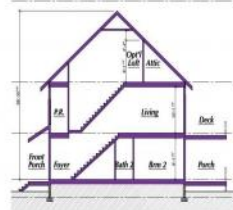

**14 Creek  
Linwood, NJ 08221**

**Asking \$969,000.00**

WEST UNITS

SECTION @ FOYER

WEST-FRONT ELEV

WEST-RIGHT ELEV

WEST-REAR ELEV

WEST-LEFT ELEV