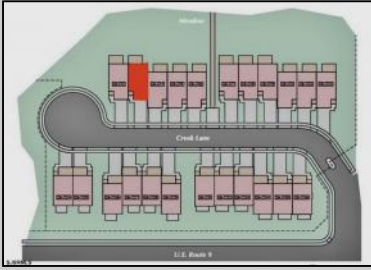

**13 Creek
Linwood, NJ 08221**

Asking \$979,000.00

COMMENTS

Welcome to the Residences at Patcong Creek! Where Luxury Meets Tranquility in the Heart of Linwood, NJ. Unmatched Location nestled in the quaint town of Linwood, NJ, The Townhomes offer unparalleled access to both natural beauty and urban convenience. Just minutes away from the vibrant coastal community of Ocean City, & Margate. Residents can enjoy the best of both worlds: serene, creekside living and the excitement of beachside activities. The Community and Lifestyle is more than just a place to live; it's a lifestyle. The community features: Scenic Views Overlooking the tranquil Patcong Creek, these homes offer stunning westward views from the Pavilion on Premise, perfect for watching breathtaking sunsets. Close proximity to fine dining, shopping, recreational facilities, and major highways, ensuring you are never far from what you need. Step into a world of elegance and comfort. These townhomes are designed to cater to those who appreciate the finer things in life. Whether you're looking for a serene retreat or a vibrant coastal lifestyle, you'll find it here. Reserve Your New Home Today! Don't miss the opportunity to own one of these extraordinary townhomes.