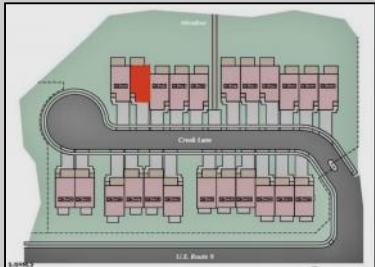

**13 Creek
Linwood, NJ 08221**

Asking \$979,000.00

COMMENTS

Welcome to the Residences at Patcong Creek! Where Luxury Meets Tranquility in the Heart of Linwood, NJ. Unmatched Location nestled in the quaint town of Linwood, NJ, The Townhomes offer unparalleled access to both natural beauty and urban convenience. Just minutes away from the vibrant coastal community of Ocean City, & Margate. Residents can enjoy the best of both worlds: serene, creekside living and the excitement of beachside activities. The Community and Lifestyle is more than just a place to live; it's a lifestyle. The community features: Scenic Views Overlooking the tranquil Patcong Creek, these homes offer stunning westward views from the Pavilion on Premise, perfect for watching breathtaking sunsets. Close proximity to fine dining, shopping, recreational facilities, and major highways, ensuring you are never far from what you need. Step into a world of elegance and comfort. These townhomes are designed to cater to those who appreciate the finer things in life. Whether you're looking for a serene retreat or a vibrant coastal lifestyle, you'll find it here. Reserve Your New Home Today! Don't miss the opportunity to own one of these extraordinary townhomes.