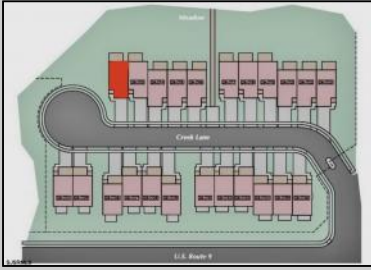

**12 Creek
Linwood, NJ 08221**

Asking \$989,000.00

WEST UNITS

WEST-FRONT ELEV

SOUTH SIDE ELEV

COMMENTS

Welcome to the Residences at Patcong Creek! Where Luxury Meets Tranquility in the Heart of Linwood, NJ. Unmatched Location nestled in the quaint town of Linwood, NJ, The Townhomes offer unparalleled access to both natural beauty and urban convenience. Just minutes away from the vibrant coastal community of Ocean City, & Margate. Residents can enjoy the best of both worlds: serene, creekside living and the excitement of beachside activities. The Community and Lifestyle is more than just a place to live; it's a lifestyle. The community features: Scenic Views Overlooking the tranquil Patcong Creek, these homes offer stunning westward views from the Pavilion on Premise, perfect for watching breathtaking sunsets. Close proximity to fine dining, shopping, recreational facilities, and major highways, ensuring you are never far from what you need. Step into a world of elegance and comfort. These townhomes are designed to cater to those who appreciate the finer things in life. Whether you're looking for a serene retreat or a vibrant coastal lifestyle, you'll find it here. Reserve Your New Home Today! Don't miss the opportunity to own one of these extraordinary townhomes.