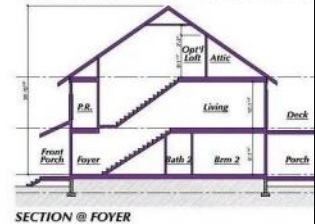

**12 Creek
Linwood, NJ 08221**

Asking \$989,000.00

WEST UNITS

WEST-FRONT ELEV

SOUTH SIDE ELEV

COMMENTS

Welcome to the Residences at Patcong Creek! Where Luxury Meets Tranquility in the Heart of Linwood, NJ. Unmatched Location nestled in the quaint town of Linwood, NJ, The Townhomes offer unparalleled access to both natural beauty and urban convenience. Just minutes away from the vibrant coastal community of Ocean City, & Margate. Residents can enjoy the best of both worlds: serene, creekside living and the excitement of beachside activities. The Community and Lifestyle is more than just a place to live; it's a lifestyle. The community features: Scenic Views Overlooking the tranquil Patcong Creek, these homes offer stunning westward views from the Pavilion on Premise, perfect for watching breathtaking sunsets. Close proximity to fine dining, shopping, recreational facilities, and major highways, ensuring you are never far from what you need. Step into a world of elegance and comfort. These townhomes are designed to cater to those who appreciate the finer things in life. Whether you're looking for a serene retreat or a vibrant coastal lifestyle, you'll find it here. Reserve Your New Home Today! Don't miss the opportunity to own one of these extraordinary townhomes.