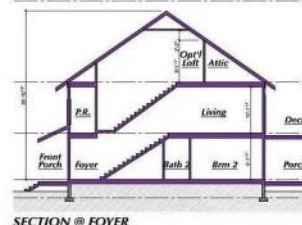

**12 Creek
Linwood, NJ 08221**

Asking \$989,000.00

WEST UNITS

SECTION @ FOYER

WEST-FRONT ELEV

BUSINESS FR ELEV

COMMENTS

Welcome to the Residences at Patcong Creek! Where Luxury Meets Tranquility in the Heart of Linwood, NJ. Unmatched Location nestled in the quaint town of Linwood, NJ, The Townhomes offer unparalleled access to both natural beauty and urban convenience. Just minutes away from the vibrant coastal community of Ocean City, & Margate. Residents can enjoy the best of both worlds: serene, creekside living and the excitement of beachside activities. The Community and Lifestyle is more than just a place to live; it's a lifestyle. The community features: Scenic Views Overlooking the tranquil Patcong Creek, these homes offer stunning westward views from the Pavilion on Premise, perfect for watching breathtaking sunsets. Close proximity to fine dining, shopping, recreational facilities, and major highways, ensuring you are never far from what you need. Step into a world of elegance and comfort. These townhomes are designed to cater to those who appreciate the finer things in life. Whether you're looking for a serene retreat or a vibrant coastal lifestyle, you'll find it here. Reserve Your New Home Today! Don't miss the opportunity to own one of these extraordinary townhomes.