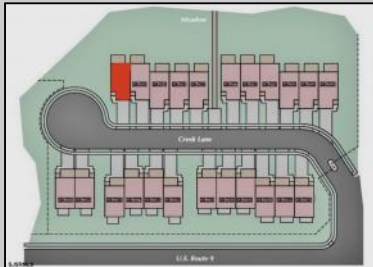

**12 Creek
Linwood, NJ 08221**

Asking \$989,000.00

WEST UNITS

SECTION @ FOYER

WEST-FRONT ELEV

BUSINESS FR ELEV

COMMENTS

Welcome to the Residences at Patcong Creek! Where Luxury Meets Tranquility in the Heart of Linwood, NJ. Unmatched Location nestled in the quaint town of Linwood, NJ, The Townhomes offer unparalleled access to both natural beauty and urban convenience. Just minutes away from the vibrant coastal community of Ocean City, & Margate. Residents can enjoy the best of both worlds: serene, creekside living and the excitement of beachside activities. The Community and Lifestyle is more than just a place to live; it's a lifestyle. The community features: Scenic Views Overlooking the tranquil Patcong Creek, these homes offer stunning westward views from the Pavilion on Premise, perfect for watching breathtaking sunsets. Close proximity to fine dining, shopping, recreational facilities, and major highways, ensuring you are never far from what you need. Step into a world of elegance and comfort. These townhomes are designed to cater to those who appreciate the finer things in life. Whether you're looking for a serene retreat or a vibrant coastal lifestyle, you'll find it here. Reserve Your New Home Today! Don't miss the opportunity to own one of these extraordinary townhomes.