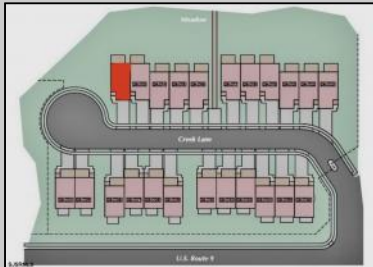

**12 Creek
Linwood, NJ 08221**

Asking \$989,000.00

WEST UNITS

SECTION @ FOYER

WEST-FRONT ELEV

SIDE-FRONT ELEV

COMMENTS

Welcome to the Residences at Patcong Creek! Where Luxury Meets Tranquility in the Heart of Linwood, NJ. Unmatched Location nestled in the quaint town of Linwood, NJ, The Townhomes offer unparalleled access to both natural beauty and urban convenience. Just minutes away from the vibrant coastal community of Ocean City, & Margate. Residents can enjoy the best of both worlds: serene, creekside living and the excitement of beachside activities. The Community and Lifestyle is more than just a place to live; it's a lifestyle. The community features: Scenic Views Overlooking the tranquil Patcong Creek, these homes offer stunning westward views from the Pavilion on Premise, perfect for watching breathtaking sunsets. Close proximity to fine dining, shopping, recreational facilities, and major highways, ensuring you are never far from what you need. Step into a world of elegance and comfort. These townhomes are designed to cater to those who appreciate the finer things in life. Whether you're looking for a serene retreat or a vibrant coastal lifestyle, you'll find it here. Reserve Your New Home Today! Don't miss the opportunity to own one of these extraordinary townhomes.