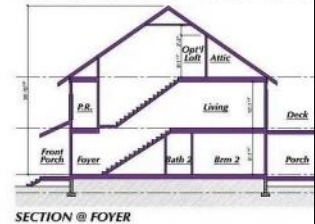

**12 Creek
Linwood, NJ 08221**

Asking \$989,000.00

WEST UNITS

SECTION @ FOYER

WEST-FRONT ELEV

SIDE-FRONT ELEV

COMMENTS

Welcome to the Residences at Patcong Creek! Where Luxury Meets Tranquility in the Heart of Linwood, NJ. Unmatched Location nestled in the quaint town of Linwood, NJ, The Townhomes offer unparalleled access to both natural beauty and urban convenience. Just minutes away from the vibrant coastal community of Ocean City, & Margate. Residents can enjoy the best of both worlds: serene, creekside living and the excitement of beachside activities. The Community and Lifestyle is more than just a place to live; it's a lifestyle. The community features: Scenic Views Overlooking the tranquil Patcong Creek, these homes offer stunning westward views from the Pavilion on Premise, perfect for watching breathtaking sunsets. Close proximity to fine dining, shopping, recreational facilities, and major highways, ensuring you are never far from what you need. Step into a world of elegance and comfort. These townhomes are designed to cater to those who appreciate the finer things in life. Whether you're looking for a serene retreat or a vibrant coastal lifestyle, you'll find it here. Reserve Your New Home Today! Don't miss the opportunity to own one of these extraordinary townhomes.