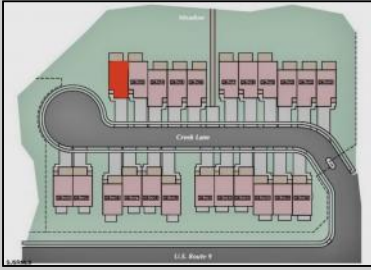

**12 Creek
Linwood, NJ 08221**

Asking \$989,000.00

WEST UNITS

SECTION @ FOYER

WEST-FRONT ELEV

SIDE-FRONT ELEV

COMMENTS

Welcome to the Residences at Patcong Creek! Where Luxury Meets Tranquility in the Heart of Linwood, NJ. Unmatched Location nestled in the quaint town of Linwood, NJ, The Townhomes offer unparalleled access to both natural beauty and urban convenience. Just minutes away from the vibrant coastal community of Ocean City, & Margate. Residents can enjoy the best of both worlds: serene, creekside living and the excitement of beachside activities. The Community and Lifestyle is more than just a place to live; it's a lifestyle. The community features: Scenic Views Overlooking the tranquil Patcong Creek, these homes offer stunning westward views from the Pavilion on Premise, perfect for watching breathtaking sunsets. Close proximity to fine dining, shopping, recreational facilities, and major highways, ensuring you are never far from what you need. Step into a world of elegance and comfort. These townhomes are designed to cater to those who appreciate the finer things in life. Whether you're looking for a serene retreat or a vibrant coastal lifestyle, you'll find it here. Reserve Your New Home Today! Don't miss the opportunity to own one of these extraordinary townhomes.