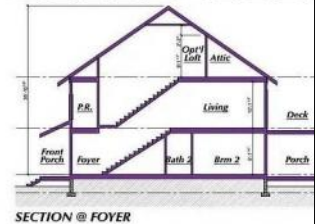

**12 Creek  
Linwood, NJ 08221**

**Asking \$949,000.00**

WEST UNITS

SECTION @ FOYER

WEST-FRONT ELEV

BUSINESS FR ELEV

**COMMENTS**

Welcome to the Residences at Patcong Creek! Where Luxury Meets Tranquility in the Heart of Linwood, NJ. Unmatched Location nestled in the quaint town of Linwood, NJ, The Townhomes offer unparalleled access to both natural beauty and urban convenience. Just minutes away from the vibrant coastal community of Ocean City, & Margate. Residents can enjoy the best of both worlds: serene, creekside living and the excitement of beachside activities. The Community and Lifestyle is more than just a place to live; it's a lifestyle. The community features: Scenic Views Overlooking the tranquil Patcong Creek, these homes offer stunning westward views from the Pavilion on Premise, perfect for watching breathtaking sunsets. Close proximity to fine dining, shopping, recreational facilities, and major highways, ensuring you are never far from what you need. Step into a world of elegance and comfort. These townhomes are designed to cater to those who appreciate the finer things in life. Whether you're looking for a serene retreat or a vibrant coastal lifestyle, you'll find it here. Reserve Your New Home Today! Don't miss the opportunity to own one of these extraordinary townhomes.