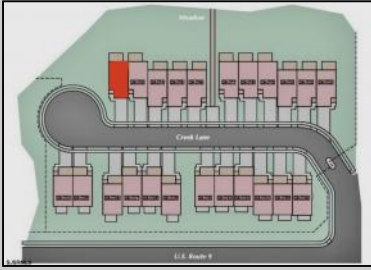

**12 Creek  
Linwood, NJ 08221**

**Asking \$949,000.00**

WEST UNITS

SECTION @ FOYER

WEST-FRONT ELEV

BUSINESS FR ELEV

**COMMENTS**

Welcome to the Residences at Patcong Creek! Where Luxury Meets Tranquility in the Heart of Linwood, NJ. Unmatched Location nestled in the quaint town of Linwood, NJ, The Townhomes offer unparalleled access to both natural beauty and urban convenience. Just minutes away from the vibrant coastal community of Ocean City, & Margate. Residents can enjoy the best of both worlds: serene, creekside living and the excitement of beachside activities. The Community and Lifestyle is more than just a place to live; it's a lifestyle. The community features: Scenic Views Overlooking the tranquil Patcong Creek, these homes offer stunning westward views from the Pavilion on Premise, perfect for watching breathtaking sunsets. Close proximity to fine dining, shopping, recreational facilities, and major highways, ensuring you are never far from what you need. Step into a world of elegance and comfort. These townhomes are designed to cater to those who appreciate the finer things in life. Whether you're looking for a serene retreat or a vibrant coastal lifestyle, you'll find it here. Reserve Your New Home Today! Don't miss the opportunity to own one of these extraordinary townhomes.