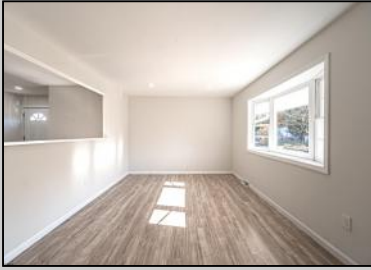

### COMMENTS

Welcome to this meticulously renovated three-bedroom gem in the heart of Egg Harbor Township. This thoughtfully updated home showcases modern living at its finest, featuring a completely reimagined interior that combines style with functionality!! Step inside to discover a bright and airy living space adorned with premium finishes throughout. The kitchen stands as a testament to sophisticated design, boasting elegant quartz countertops and brand-new, top-of-the-line appliances that will delight any cooking enthusiast. The newly renovated bathroom has been transformed into a contemporary oasis, complete with modern fixtures and refined styling. The home's three well-proportioned bedrooms provide comfortable spaces for rest and relaxation, while the basement offers valuable additional space for storage or potential future development. Every aspect of this residence has been carefully considered and upgraded to meet today's living standards. Situated in a vibrant neighborhood, this property enjoys proximity to essential amenities and attractions. The Atlantic County bikeway provides excellent recreational opportunities for cycling enthusiasts, while convenient access to Atlantic City International Airport makes travel a breeze. Shopping is effortless with Lidl grocery store nearby, and public transportation options include both train and bus stations within easy reach. This move-in ready home represents an exceptional opportunity for those seeking a thoroughly updated residence in a well-connected location. The attention to detail and quality of renovations make this property stand out in today's market.

### PROPERTY DETAILS

Exterior Stone Stucco Vinyl	ParkingGarage None	OtherRooms Laundry/Utility Room Primary BR on 1st floor	AppliancesIncluded Gas Stove Refrigerator
Basement 6 Ft. or More Room Full Partially Finished	Heating Head Forced Air Gas-Natural	Cooling Central	
Water Public	Sewer Public Sewer		