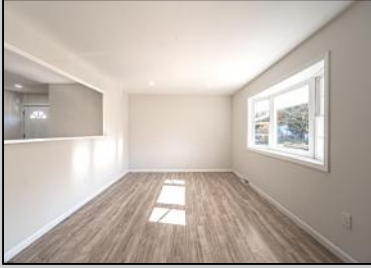

**202 Gray**  
**Egg Harbor Township, NJ 08234**

**Asking \$329,900.00**

**COMMENTS**

Welcome to this meticulously renovated three-bedroom gem in the heart of Egg Harbor Township. This thoughtfully updated home showcases modern living at its finest, featuring a completely reimagined interior that combines style with functionality!! Step inside to discover a bright and airy living space adorned with premium finishes throughout. The kitchen stands as a testament to sophisticated design, boasting elegant quartz countertops and brand-new, top-of-the-line appliances that will delight any cooking enthusiast. The newly renovated bathroom has been transformed into a contemporary oasis, complete with modern fixtures and refined styling. The home's three well-proportioned bedrooms provide comfortable spaces for rest and relaxation, while the basement offers valuable additional space for storage or potential future development. Every aspect of this residence has been carefully considered and upgraded to meet today's living standards. Situated in a vibrant neighborhood, this property enjoys proximity to essential amenities and attractions. The Atlantic County bikeway provides excellent recreational opportunities for cycling enthusiasts, while convenient access to Atlantic City International Airport makes travel a breeze. Shopping is effortless with Lidl grocery store nearby, and public transportation options include both train and bus stations within easy reach. This move-in ready home represents an exceptional opportunity for those seeking a thoroughly updated residence in a well-connected location. The attention to detail and quality of renovations make this property stand out in today's market.

**PROPERTY DETAILS**

Parking: Garage  
 No. of Units: 1  
 Other Rooms: Laundry/Utility Room  
 Appliances Included: Gas Stove, Refrigerator  
 Heating: Gas-Natural  
 Cooling: Central  
 Call: 609-391-1330  
 Email: cawley@bergerrealty.com  
 Primary BR on 1st floor