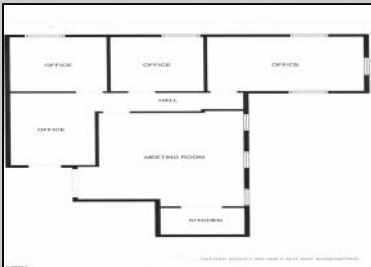

1800 New Road
 Northfield, NJ 08225

Asking \$2,250.00

COMMENTS

Professional Office Suite Located on the Premier Intersection of New Road & Mill Road. This building provides instant recognition to your business with tremendous visibility and a high daily traffic count. Guests and clients are greeted with a grand two story atrium, elevator access and plenty of parking. Suite 201 is comprised of three generous window lined offices, reception space, corporate boardroom and a private kitchenette. Boardroom table, chairs and some office furniture can be made available. Call Lee Jerome for a private showing.