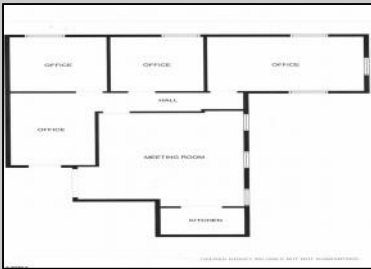

1800 New Road
 Northfield, NJ 08225

Asking \$2,250.00

COMMENTS

Professional Office Suite Located on the Premier Intersection of New Road & Mill Road. This building provides instant recognition to your business with tremendous visibility and a high daily traffic count. Guests and clients are greeted with a grand two story atrium, elevator access and plenty of parking. Suite 201 is comprised of three generous window lined offices, reception space, corporate boardroom and a private kitchenette. Boardroom table, chairs and some office furniture can be made available. Call for a private showing.