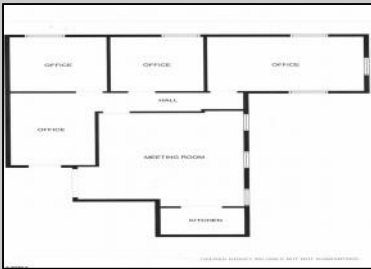

1800 New Road  
 Northfield, NJ 08225

Asking \$2,250.00

**COMMENTS**

Professional Office Suite Located on the Premier Intersection of New Road & Mill Road. This building provides instant recognition to your business with tremendous visibility and a high daily traffic count. Guests and clients are greeted with a grand two story atrium, elevator access and plenty of parking. Suite 201 is comprised of three generous window lined offices, reception space, corporate boardroom and a private kitchenette. Boardroom table, chairs and some office furniture can be made available. Call for a private showing.