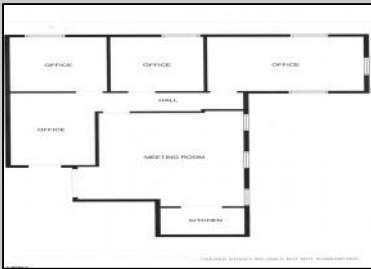

### COMMENTS

Professional Office Suite Located on the Premier Intersection of New Road & Mill Road. This building provides instant recognition to your business with tremendous visibility and a high daily traffic count. Guests and clients are greeted with a grand two story atrium, elevator access and plenty of parking. Suite 201 is comprised of three generous window lined offices, reception space, corporate boardroom and a private kitchenette. Boardroom table, chairs and some office furniture can be made available. Call for a private showing.