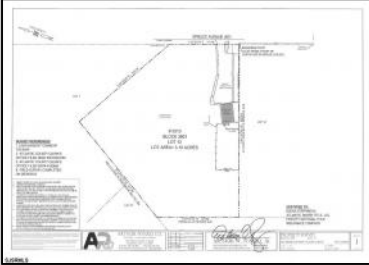

#### COMMENTS

Property has over 3 acres of land that can be both residential or commercial. The current building is about 1,500 sq ft that can be used for commercial purposes or build a new home. Offers easy access to Atlantic City & County. Within approximately 4 mile of Parkway & Expressway. Buyer is responsible for all/any approvals from the township. Property is being sold AS-IS.