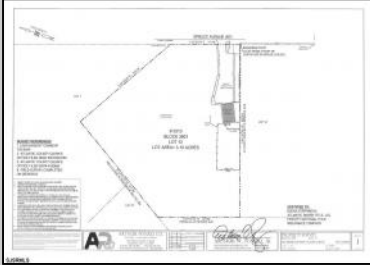

Berger Realty

Since 1928

Berger Realty, Inc
1330 Bay Avenue
Ocean City, NJ 08226
609-391-1330/609-391-1300
info@bergerrealty.com

5015 Spruce
Egg Harbor Township, NJ 08234

Asking \$199,900.00

COMMENTS

Property has over 3 acres of land that can be both residential or commercial. The current building is about 1,500 sq ft that can be used for commercial purposes or build a new home. Offers easy access to Atlantic City & County. Within approximately 4 mile of Parkway & Expressway. Buyer is responsible for all/any approvals from the township. Property is being sold AS-IS.