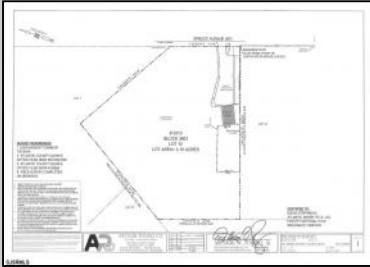

Berger Realty

Since 1928

Ocean 17
1670 Boardwalk
Ocean City, NJ 08226
609-391-0500

oc17@BergerRealty.com

5015 Spruce
Egg Harbor Township, NJ 08234

Asking \$199,900.00

COMMENTS

Property has over 3 acres of land that can be both residential or commercial. The current building is about 1,500 sq ft that can be used for commercial purposes or build a new home. Offers easy access to Atlantic City & County. Within approximately 4 mile of Parkway & Expressway. Buyer is responsible for all/any approvals from the township. Property is being sold AS-IS.