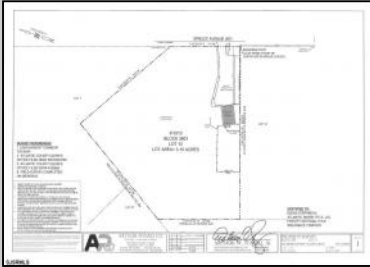

#### COMMENTS

Property has over 3 acres of land that can be both residential or commercial. The current building is about 1,500 sq ft that can be used for commercial purposes or build a new home. Offers easy access to Atlantic City & County. Within approximately 4 mile of Parkway & Expressway. Buyer is responsible for all/any approvals from the township. Property is being sold AS-IS.