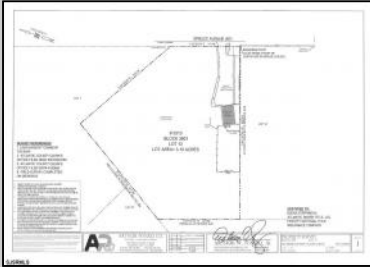

Berger Realty

Since 1928

Berger Realty, Inc
1330 Bay Avenue
Ocean City, NJ 08226
609-391-1330/609-391-1300
info@bergerrealty.com

5015 Spruce
Egg Harbor Township, NJ 08234

Asking \$199,900.00

COMMENTS

Property has over 3 acres of land that can be both residential or commercial. The current building is about 1,500 sq ft that can be used for commercial purposes or build a new home. Offers easy access to Atlantic City & County. Within approximately 4 mile of Parkway & Expressway. Buyer is responsible for all/any approvals from the township. Property is being sold AS-IS.