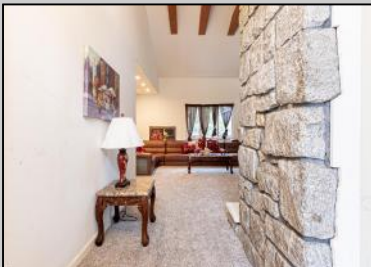

**1422 Burleigh
 Cape May Court House, NJ 08210**

Asking \$375,000.00

COMMENTS

Welcome to 1422 Burleigh Road, this 3-bedroom, 1.5-bath home is set on a spacious lot in the desirable Cape May Court House area. The property features a functional and well-designed layout, with bright, open living areas and generously sized bedrooms offering ample space and versatility. The lot provides expansive outdoor space suitable for a variety of uses, including recreation or gardening. Conveniently located just minutes from local shops, schools, medical facilities, and Cape May County's beaches, this home offers excellent accessibility while enjoying a tranquil setting. With its practical layout and prime location, this property is an excellent example of comfortable and convenient living in the Cape May area.