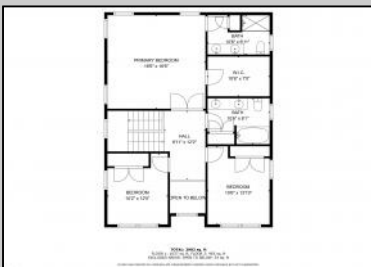

1627 Columbia
Atlantic City, NJ 08401

Asking \$340,000.00

COMMENTS

Spacious Colonial in Venice Park. The fantastic home offers a modern kitchen w/granite counters, center island, full stainless steel appliance package and cabinets galore! It joins with the great room and dining area making this downstairs space the ideal entertaining space for holidays and get togethers! There is also a 1st level flex room which is perfect for a guest/in-law room or office/study space with a full bath directly across the way. Upstairs you'll find the primary suite with a huge walk in closet and its own private bath, plus two generous sized secondary bedrooms w/full guest bath down the hall. The 2nd floor landing overlooks the downstairs giving it an incredible, open feel. Gorgeous flooring and neutral decor throughout. Come take a look!

PROPERTY DETAILS

Exterior Stucco	OutsideFeatures Deck	ParkingGarage None	OtherRooms Dining Area Eat In Kitchen Great Room Laundry/Utility Room Library/Study Storage Attic
InteriorFeatures Cathedral Ceiling Kitchen Center Island Smoke/Fire Alarm Walk In Closet	AppliancesIncluded Dishwasher Dryer Gas Stove Microwave Refrigerator Washer	Basement Crawl Space	Heating Forced Air Gas-Natural
Cooling Ceiling Fan(s) Central	HotWater Gas	Water Public	