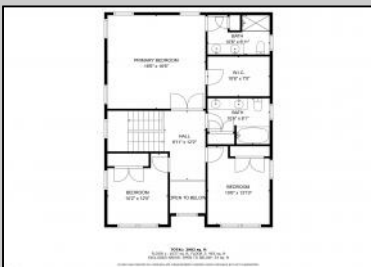

**1627 Columbia**  
**Atlantic City, NJ 08401**

**Asking \$340,000.00**

**COMMENTS**

Spacious Colonial in Venice Park. The fantastic home offers a modern kitchen w/granite counters, center island, full stainless steel appliance package and cabinets galore! It joins with the great room and dining area making this downstairs space the ideal entertaining space for holidays and get togethers! There is also a 1st level flex room which is perfect for a guest/in-law room or office/study space with a full bath directly across the way. Upstairs you'll find the primary suite with a huge walk in closet and its own private bath, plus two generous sized secondary bedrooms w/full guest bath down the hall. The 2nd floor landing overlooks the downstairs giving it an incredible, open feel. Gorgeous flooring and neutral decor throughout. Come take a look!

**PROPERTY DETAILS**

Exterior Stucco	OutsideFeatures Deck	ParkingGarage None	OtherRooms Dining Area Eat In Kitchen Great Room Laundry/Utility Room Library/Study Storage Attic
InteriorFeatures	AppliancesIncluded Dishwasher Dryer Gas Stove Microwave Refrigerator Washer	Basement Crawl Space	Heating Forced Air Gas-Natural
Call for Sheilah Baran Berger Realty Inc 1330 Bay Avenue, Ocean City Call: 609-391-1330 Email to: <a href="mailto:sdb@bergerrealty.com">sdb@bergerrealty.com</a>		HotWater Gas	Water Public