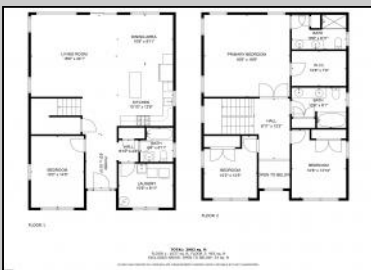

**1627 Columbia
Atlantic City, NJ 08401**

Asking \$340,000.00

COMMENTS

Spacious Colonial in Venice Park. The fantastic home offers a modern kitchen w/granite counters, center island, full stainless steel appliance package and cabinets galore! It joins with the great room and dining area making this downstairs space the ideal entertaining space for holidays and get togethers! There is also a 1st level flex room which is perfect for a guest/in-law room or office/study space with a full bath directly across the way. Upstairs you'll find the primary suite with a huge walk in closet and its own private bath, plus two generous sized secondary bedrooms w/full guest bath down the hall. The 2nd floor landing overlooks the downstairs giving it an incredible, open feel. Gorgeous flooring and neutral decor throughout. Come take a look!