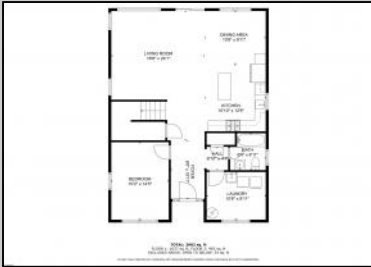

**1627 Columbia
Atlantic City, NJ 08401**

Asking \$340,000.00

COMMENTS

Spacious Colonial in Venice Park. The fantastic home offers a modern kitchen w/granite counters, center island, full stainless steel appliance package and cabinets galore! It joins with the great room and dining area making this downstairs space the ideal entertaining space for holidays and get togethers! There is also a 1st level flex room which is perfect for a guest/in-law room or office/study space with a full bath directly across the way. Upstairs you'll find the primary suite with a huge walk in closet and its own private bath, plus two generous sized secondary bedrooms w/full guest bath down the hall. The 2nd floor landing overlooks the downstairs giving it an incredible, open feel. Gorgeous flooring and neutral decor throughout. Come take a look!