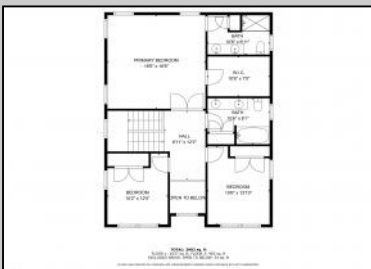

**1627 Columbia
Atlantic City, NJ 08401**

Asking \$340,000.00

COMMENTS

Spacious Colonial in Venice Park. The fantastic home offers a modern kitchen w/granite counters, center island, full stainless steel appliance package and cabinets galore! It joins with the great room and dining area making this downstairs space the ideal entertaining space for holidays and get togethers! There is also a 1st level flex room which is perfect for a guest/in-law room or office/study space with a full bath directly across the way. Upstairs you'll find the primary suite with a huge walk in closet and its own private bath, plus two generous sized secondary bedrooms w/full guest bath down the hall. The 2nd floor landing overlooks the downstairs giving it an incredible, open feel. Gorgeous flooring and neutral decor throughout. Come take a look!