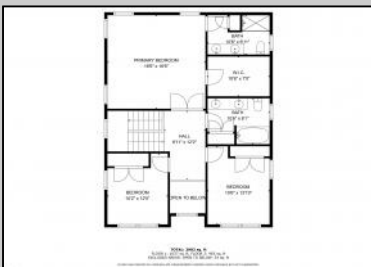

**1627 Columbia**  
**Atlantic City, NJ 08401**

**Asking \$340,000.00**

**COMMENTS**

Spacious Colonial in Venice Park. The fantastic home offers a modern kitchen w/granite counters, center island, full stainless steel appliance package and cabinets galore! It joins with the great room and dining area making this downstairs space the ideal entertaining space for holidays and get togethers! There is also a 1st level flex room which is perfect for a guest/in-law room or office/study space with a full bath directly across the way. Upstairs you'll find the primary suite with a huge walk in closet and its own private bath, plus two generous sized secondary bedrooms w/full guest bath down the hall. The 2nd floor landing overlooks the downstairs giving it an incredible, open feel. Gorgeous flooring and neutral decor throughout. Come take a look!

**PROPERTY DETAILS**

|  |   |                         |   |
|--|---|-------------------------|---|
| Exterior<br>Stucco   | OutsideFeatures<br>Deck   | ParkingGarage<br>None   | OtherRooms<br>Dining Area<br>Eat In Kitchen<br>Great Room<br>Laundry/Utility Room<br>Library/Study<br>Storage Attic |
| InteriorFeatures   | AppliancesIncluded<br>Dishwasher<br>Dryer<br>Gas Stove<br>Microwave<br>Refrigerator<br>Washer | Basement<br>Crawl Space | Heating<br>Forced Air<br>Gas-Natural  |
| Call for Ludwik Samselski<br>Berger Realty Inc<br>1330 Bay Avenue, Ocean City<br>Call: 609-391-1330<br>Email to: ls@bergerrealty.com |   | HotWater<br>Gas         | Water<br>Public   |