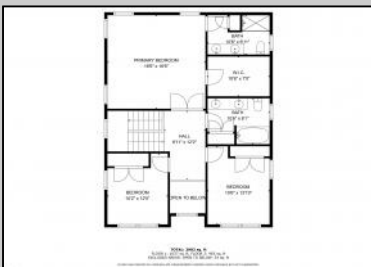

**1627 Columbia**  
**Atlantic City, NJ 08401**

**Asking \$340,000.00**

**COMMENTS**

Spacious Colonial in Venice Park. The fantastic home offers a modern kitchen w/granite counters, center island, full stainless steel appliance package and cabinets galore! It joins with the great room and dining area making this downstairs space the ideal entertaining space for holidays and get togethers! There is also a 1st level flex room which is perfect for a guest/in-law room or office/study space with a full bath directly across the way. Upstairs you'll find the primary suite with a huge walk in closet and its own private bath, plus two generous sized secondary bedrooms w/full guest bath down the hall. The 2nd floor landing overlooks the downstairs giving it an incredible, open feel. Gorgeous flooring and neutral decor throughout. Come take a look!