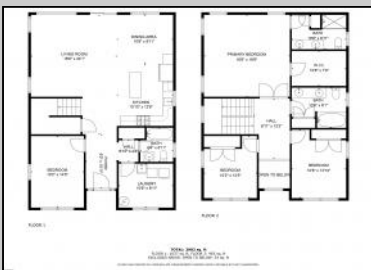

**1627 Columbia**  
**Atlantic City, NJ 08401**

**Asking \$340,000.00**

**COMMENTS**

Spacious Colonial in Venice Park. The fantastic home offers a modern kitchen w/granite counters, center island, full stainless steel appliance package and cabinets galore! It joins with the great room and dining area making this downstairs space the ideal entertaining space for holidays and get togethers! There is also a 1st level flex room which is perfect for a guest/in-law room or office/study space with a full bath directly across the way. Upstairs you'll find the primary suite with a huge walk in closet and its own private bath, plus two generous sized secondary bedrooms w/full guest bath down the hall. The 2nd floor landing overlooks the downstairs giving it an incredible, open feel. Gorgeous flooring and neutral decor throughout. Come take a look!