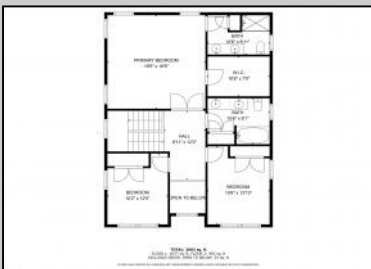

**1627 Columbia**  
**Atlantic City, NJ 08401**

**Asking \$340,000.00**

**COMMENTS**

Spacious Colonial in Venice Park. The fantastic home offers a modern kitchen w/granite counters, center island, full stainless steel appliance package and cabinets galore! It joins with the great room and dining area making this downstairs space the ideal entertaining space for holidays and get togethers! There is also a 1st level flex room which is perfect for a guest/in-law room or office/study space with a full bath directly across the way. Upstairs you'll find the primary suite with a huge walk in closet and its own private bath, plus two generous sized secondary bedrooms w/full guest bath down the hall. The 2nd floor landing overlooks the downstairs giving it an incredible, open feel. Gorgeous flooring and neutral decor throughout. Come take a look!