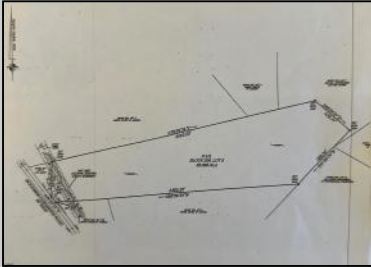

1 Woodbine Oceanview Dennis Township, NJ 08270

Asking \$130,000.00

COMMENTS

Opportunity to Own Expansive Land in Cape May County! This is your chance to secure a rare 38-acre parcel of conserved land nestled off Woodbine Oceanview Road in Dennis Township. Surrounded by lush, mature trees, this property offers the perfect setting for hunting, woodcutting, or simply enjoying nature's beauty. With endless possibilities for use, this large, secluded parcel is ideal for those seeking space, privacy, and a connection to the outdoors in Cape May County. Don't miss out on this unique opportunity to own a vast piece of land in Dennis Township!