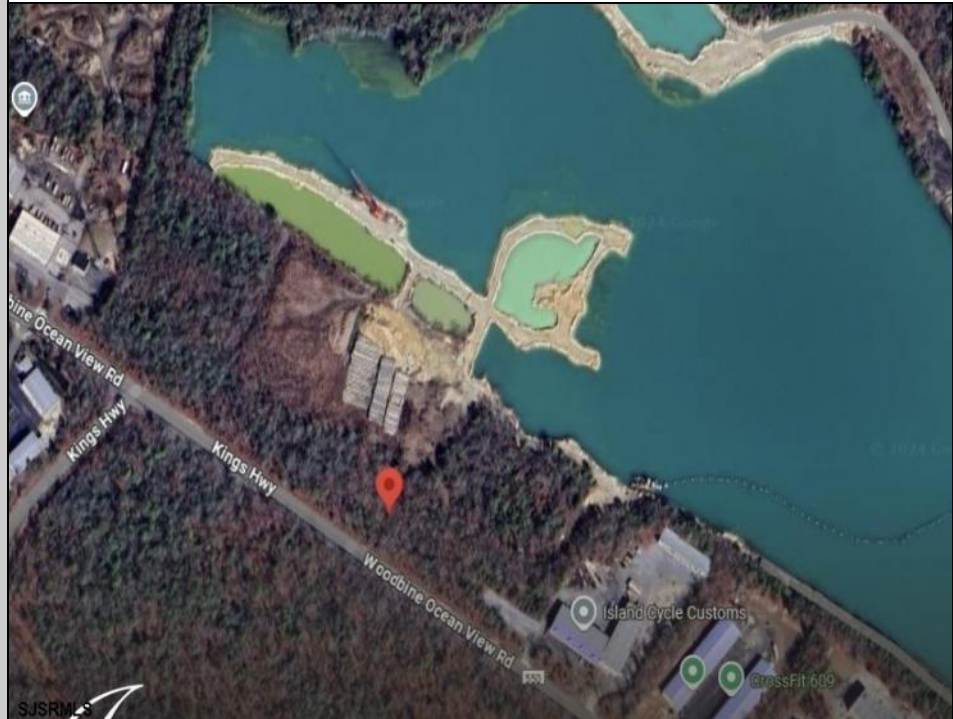

1 Woodbine Oceanview Dennis Township, NJ 08270

Asking \$130,000.00

COMMENTS

Opportunity to Own Expansive Land in Cape May County! This is your chance to secure a rare 38-acre parcel of conserved land nestled off Woodbine Oceanview Road in Dennis Township. Surrounded by lush, mature trees, this property offers the perfect setting for hunting, woodcutting, or simply enjoying nature's beauty. With endless possibilities for use, this large, secluded parcel is ideal for those seeking space, privacy, and a connection to the outdoors in Cape May County. Don't miss out on this unique opportunity to own a vast piece of land in Dennis Township!

PROPERTY DETAILS