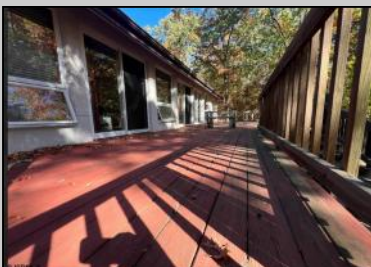

228 Lenape
 Galloway Township, NJ 08215

Asking \$499,000.00

COMMENTS

Estate Sale.

PROPERTY DETAILS

Exterior	OutsideFeatures	ParkingGarage	OtherRooms
Concrete	Deck	Two Car	Primary BR on 1st floor
Stone	Porch		
Stucco			
InteriorFeatures	AppliancesIncluded	AlsoIncluded	Basement
Cathedral Ceiling	Refrigerator	Blinds	6 Ft. or More Head
Security System		Curtains	Room
		Partially Furnished	Full
			Heated
			Outside Entrance
			Slab
Heating	Cooling	Water	Sewer
Forced Air	Central	Public	Private
	Electric		
	Multi-Zoned		