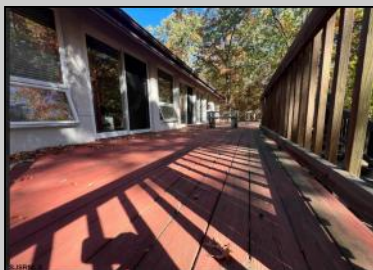

228 Lenape  
 Galloway Township, NJ 08215

Asking \$499,000.00

**COMMENTS**

Estate Sale.

**PROPERTY DETAILS**

Exterior	OutsideFeatures	ParkingGarage	OtherRooms
Concrete	Deck	Two Car	Primary BR on 1st floor
Stone	Porch		
Stucco			
InteriorFeatures	AppliancesIncluded	AlsoIncluded	Basement
Cathedral Ceiling	Refrigerator	Blinds	6 Ft. or More Head
Security System		Curtains	Room
		Partially Furnished	Full
			Heated
			Outside Entrance
			Slab
Heating	Cooling	Water	Sewer
Forced Air	Central	Public	Private
	Electric		
	Multi-Zoned		