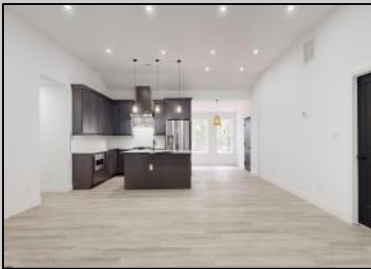

2602 Ridge Ave
 Egg Harbor Township, NJ 08234

Asking \$500,000.00

COMMENTS

RUN don't walk to this Rare like New construction Ranch on Ridge! Most of this home was rebuilt from the ground up!* This 4 bed 3 Bath Ranch is approximately 2000 square feet. If you are looking for privacy this home sits far back from the road on almost 4 acres of property! Enjoy your morning cup of coffee on your front porch surrounded by the magnificence of mother nature. There are 2 Master bedrooms, high cathedral ceilings, and elegantly designed open concept kitchen and beautiful bathrooms in the Heart of Egg Harbor Township. The large Laundry room leaves plenty of room for a designated laundry area or can be equipped with pantry cabinets for additional storage. If you want a turn key home look no further. With a New roof, new framing, new flooring, new heating/cooling, new appliances, and new fixtures this home is for you! This house is an easy house to commute from. Located just minutes away from the Garden State Parkway, Atlantic City Expressway AC Airport, Shoprite, Home Depot, Ace Hardware, Many bars/restaurants, Walgreens, Storybook Land, Kingpin Bowling, and so much more. 15 Minutes away from downtown Somers Point and 20 Minutes away from multiple beaches, boardwalks. *The home was knocked with the exception of the 2 car garage that was renovated into the additional master bedroom and current 1 car garage and rebuilt on pre existing foundation.

PROPERTY DETAILS

OutsideFeatures Porch	ParkingGarage One Car	AppliancesIncluded Dishwasher Gas Stove Refrigerator	Heating Gas-Natural
Cooling Central	Water Well	Sewer Septic	