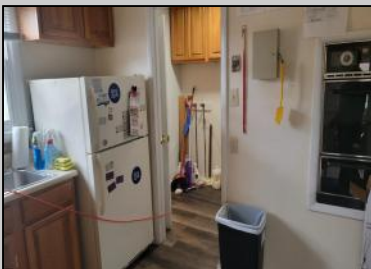

**1914 Missouri
Atlantic City, NJ 08401**

Asking \$235,000.00

COMMENTS

Affordable Venice Park 3BD 2BA home awaits. This property is being sold AS-IS. The Buyer will be responsible for obtaining all city certifications associated with the sale of this property.