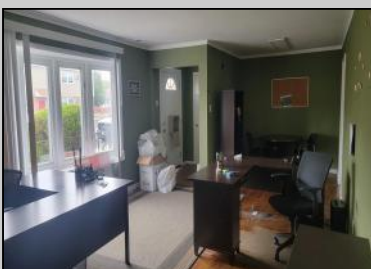

**1914 Missouri
Atlantic City, NJ 08401**

Asking \$235,000.00

COMMENTS

Affordable Venice Park 3BD 2BA home awaits. This property is being sold AS-IS. The Buyer will be responsible for obtaining all city certifications associated with the sale of this property.