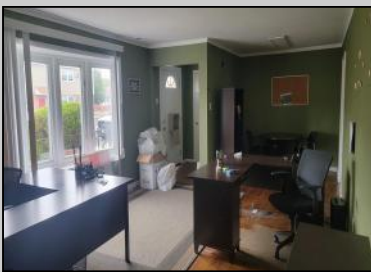

**1914 Missouri
 Atlantic City, NJ 08401**

Asking \$235,000.00

COMMENTS

Affordable Venice Park 3BD 2BA home awaits. This property is being sold AS-IS. The Buyer will be responsible for obtaining all city certifications associated with the sale of this property.