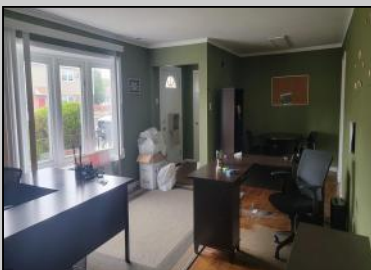

**1914 Missouri  
 Atlantic City, NJ 08401**

**Asking \$235,000.00**

**COMMENTS**

Affordable Venice Park 3BD 2BA home awaits. This property is being sold AS-IS. The Buyer will be responsible for obtaining all city certifications associated with the sale of this property.