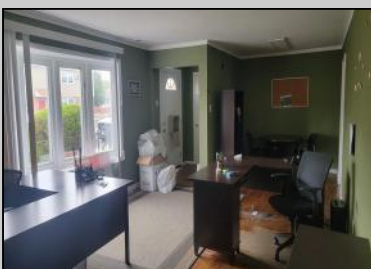

**1914 Missouri  
 Atlantic City, NJ 08401**

**Asking \$235,000.00**

**COMMENTS**

Affordable Venice Park 3BD 2BA home awaits. This property is being sold AS-IS. The Buyer will be responsible for obtaining all city certifications associated with the sale of this property.