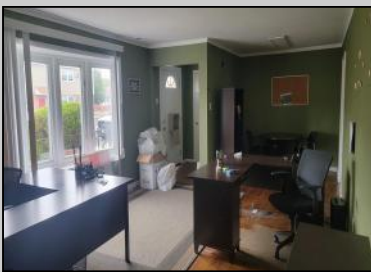

**1914 Missouri  
 Atlantic City, NJ 08401**

**Asking \$220,000.00**

**COMMENTS**

Affordable Venice Park 3BD 2BA home awaits. This property is being sold AS-IS. The Buyer will be responsible for obtaining all city certifications associated with the sale of this property.