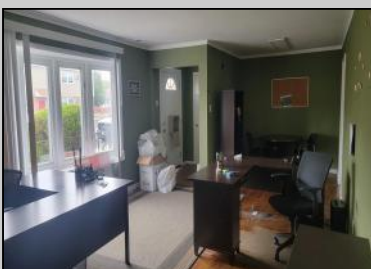

1914 Missouri
Atlantic City, NJ 08401

Asking \$235,000.00

COMMENTS

Affordable Venice Park 3BD 2BA home awaits. This property is being sold AS-IS. The Buyer will be responsible for obtaining all city certifications associated with the sale of this property.