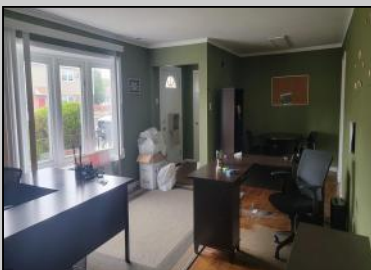

**1914 Missouri
 Atlantic City, NJ 08401**

Asking \$235,000.00

COMMENTS

Affordable Venice Park 3BD 2BA home awaits. This property is being sold AS-IS. The Buyer will be responsible for obtaining all city certifications associated with the sale of this property.