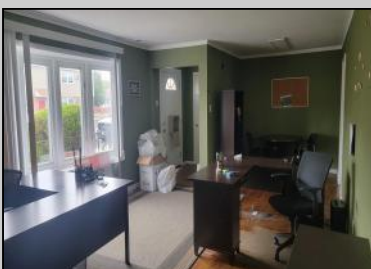

**1914 Missouri
 Atlantic City, NJ 08401**

Asking \$235,000.00

COMMENTS

Affordable Venice Park 3BD 2BA home awaits. This property is being sold AS-IS. The Buyer will be responsible for obtaining all city certifications associated with the sale of this property.