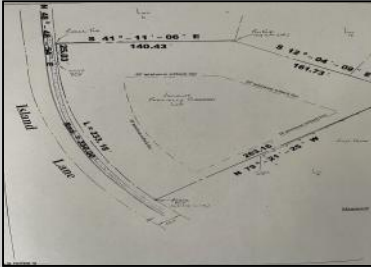

Berger Realty

Since 1928

Berger Realty, Inc.
3160 Asbury Avenue
Ocean City, NJ 08226
1-877-237-4371 / 609-399-0076
✉ info@bergerrealty.com

318 ISLAND LANE
Egg Harbor Township, NJ 08234

Asking $199,000.00

SJSEMLS

COMMENTS

HARBOR ACRES - LUXURY HOMES! BEAUTIFUL .93 ACRE WOODED LOT IN EGG HARBOR TOWNSHIP'S FINEST RESIDENTIAL NEIGHBORHOOD! BEST BUILDING HOMESITE IN EGG HARBOR TOWNSHIP! GREAT PRIVATE LOCATION!

PROPERTY DETAILS

Ask for Norman Hartzel
Berger Realty Inc
3160 Asbury Avenue, Ocean City
Call: 609-399-0076
Email to: