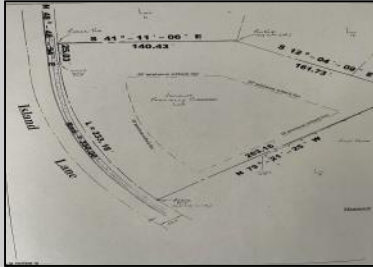

318 ISLAND LANE
Egg Harbor Township, NJ 08234

Asking $199,000.00