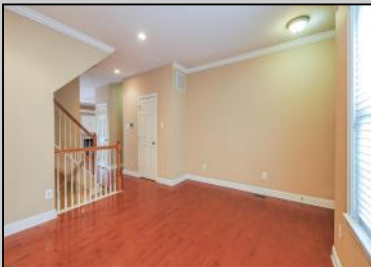

### COMMENTS

This Is It! Beautiful Move-In Ready Victoria Crossing Twin Home with 3 bedrooms 2 1/2 Baths, Hardwood Floors, Gas Fireplace, Full Appliance Package, recessed lighting and upgrades throughout. An Awesome Bedroom Suite with Sitting Room Walk In Closet and Luxury Bath includes double sinks shower and Jacuzzi Garden Tub. Full Finished Basement has an extra room that could be used as 4th Bedroom, Family Recreation Room plus plumbed in for another bath. The upgraded Gas Forced Air Heating and Air Conditioning is 3 years old and the Home is beautifully maintained READY FOR QUICK CLOSING!

### PROPERTY DETAILS

Exterior Vinyl	ParkingGarage Attached Garage One Car	OtherRooms Recreation/Family	InteriorFeatures Fireplace(s) Hardwood Floors Master Bath
Heating Forced Air Gas-Natural	Cooling Ceiling Fan(s) Central	HotWater Gas	Water Public Water
Sewer Public Sewer			