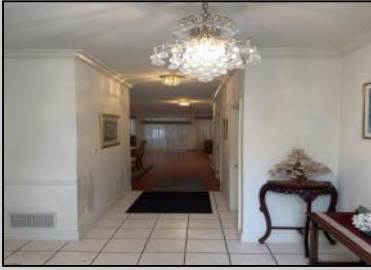

### COMMENTS

Welcome to Four Seasons Active Adult 55+ Community in the heart of Smithville. Top notch active adult community that includes countless amenities and activities in a beautiful setting. This lovely Larch Model offers a perfect blend of comfort and convenience being situated steps away from the clubhouse and the heart of the community. This 2 bedroom 2 bath model offers an open floor plan, eat in kitchen, formal dining area and spacious living room along with a bonus sunroom - perfect for your morning coffee or sit quietly and read a good book and also extra entertaining space. The Primary bedroom offers two large closets with en-suite bathroom. Down the hall there is an additional bedroom and another full bathroom. Other features include and two car garage leading into a full laundry room / mud room with a pull down attic - great for additional storage. The living offers a gas fireplace, built in bookcases, and a spacious great room. Schedule your appointment today.