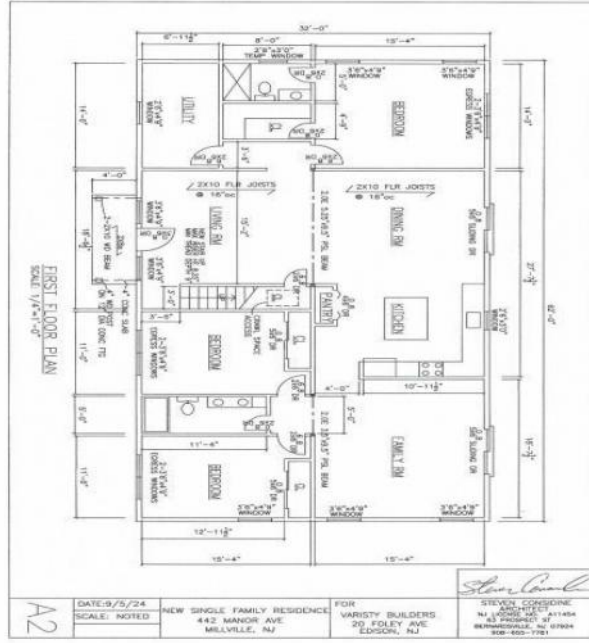

442 Manor Ave
Millville, NJ 08332

Asking \$475,000.00

SJSRMLS

COMMENTS

New Large Ranch . See Drawing For Sizes Of Rooms Driveway can fit up to 4 Cars - More parking on street for guests.

PROPERTY DETAILS

Exterior Vinyl	ParkingGarage None	Heating Gas-Natural	Cooling Central
Water Public	Sewer Private Septic		