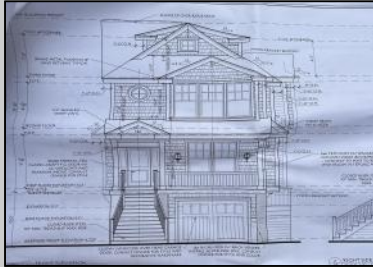

Berger Realty

Since 1928

Berger Realty, Inc
1330 Bay Avenue
Ocean City, NJ 08226
609-391-1330/609-391-1300
info@bergerrealty.com

136 Crescent
Ocean City, NJ 08226

Asking \$1,299,000.00

COMMENTS

Plans are available for a 4 Bedroom Single Family home up to approximately 3,000 square feet.