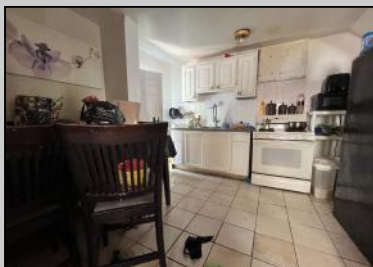

**232 Guard  
 Pleasantville, NJ 08232**

**Asking \$170,000.00**

**COMMENTS**

Come check out this 3 bedroom, 1 1/2 bath attached home located in Pleasantville with a full basement and fenced in yard. Large eat-in kitchen with spacious living room and dining room.

**PROPERTY DETAILS**

OutsideFeatures Porch	ParkingGarage None	Basement 6 Ft. or More Room Full	Heating Head Baseboard
Water Public	Sewer Public Sewer		

Ask for Tanya Pinkerton  
 Berger Realty Inc  
 3160 Asbury Avenue, Ocean City  
 Call: 609-399-0076  
 Email to: tp@bergerrealty.com