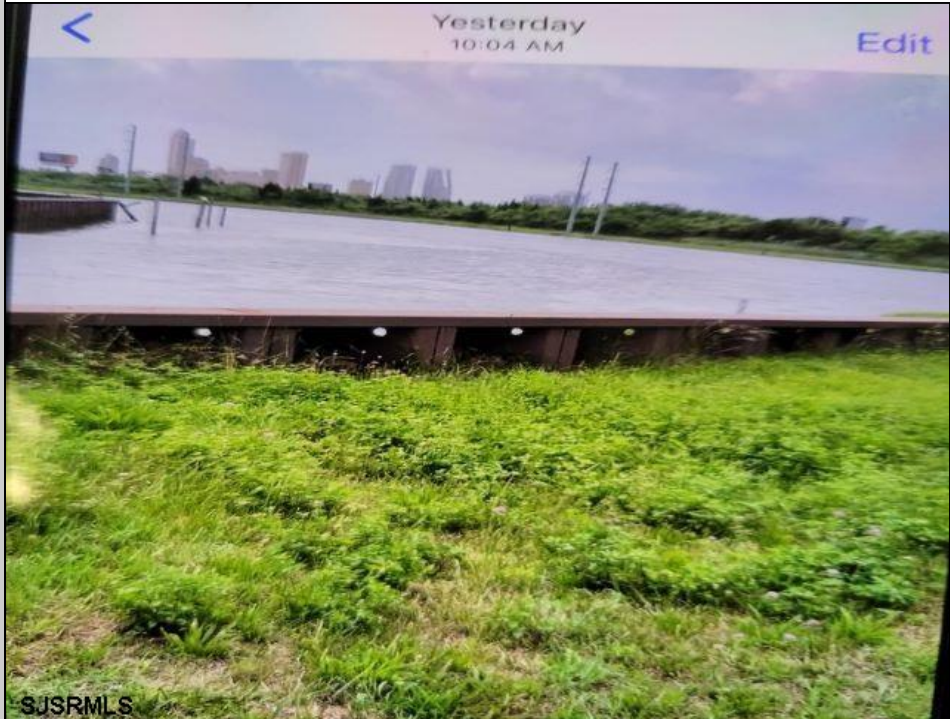

2322 Murray
Atlantic City, NJ 08401

Asking \$399,000.00

COMMENTS

Corner water front and direct access to the ocean. DOUBLE lot rare to find .One of the kind, on the open bay in the most desirable location in Venice park. 5+ boat slip possible Multiple buildable townhomes with variance & approvals.