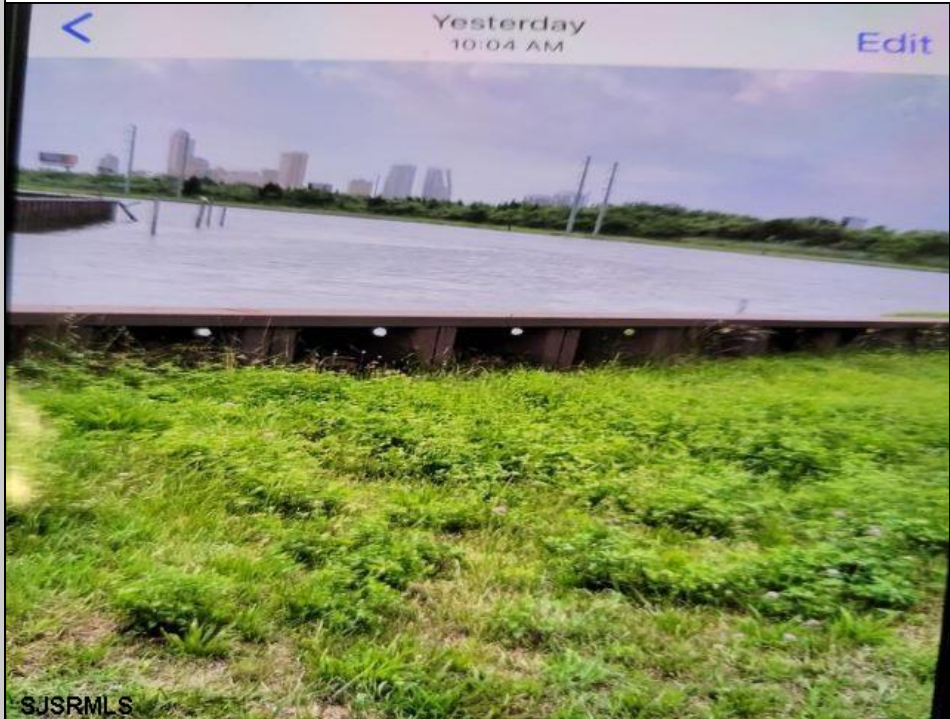

Berger Realty

Since 1928

Berger Realty, Inc
1330 Bay Avenue
Ocean City, NJ 08226
609-391-1330/609-391-1300
info@bergerrealty.com

2322 Murray
Atlantic City, NJ 08401

Asking \$399,000.00

SJSRMLS

COMMENTS

Corner water front and direct access to the ocean. DOUBLE lot rare to find .One of the kind, on the open bay in the most desirable location in Venice park. 5+ boat slip possible Multiple buildable townhomes with variance & approvals.