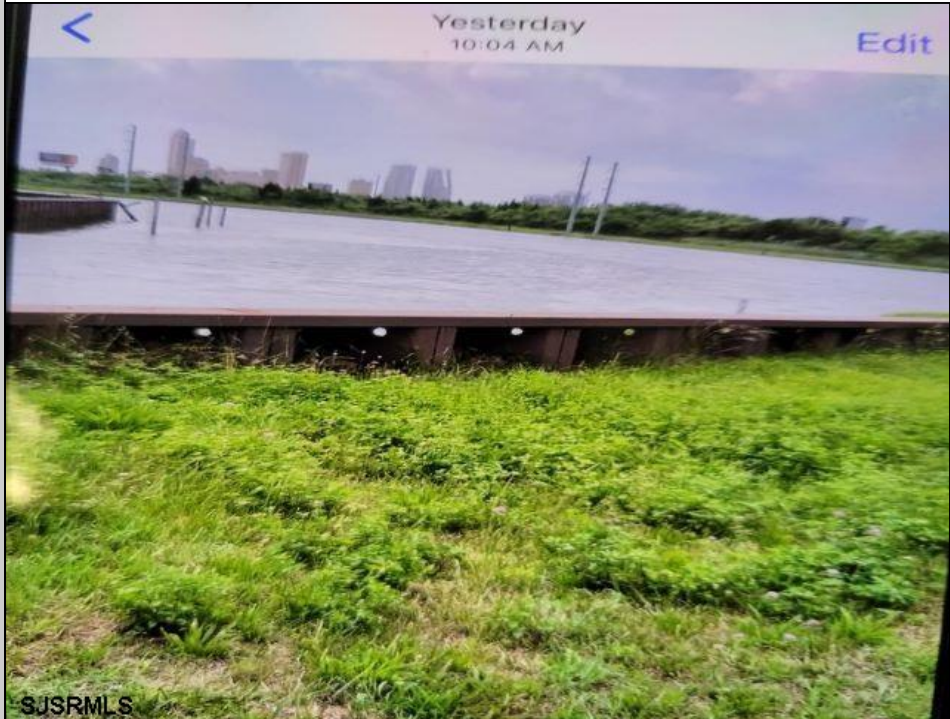

2322 Murray
Atlantic City, NJ 08401

Asking \$399,000.00

SJSRMLS

COMMENTS

Corner water front and direct access to the ocean. DOUBLE lot rare to find .One of the kind, on the open bay in the most desirable location in Venice park. 5+ boat slip possible Multiple buildable townhomes with variance & approvals.