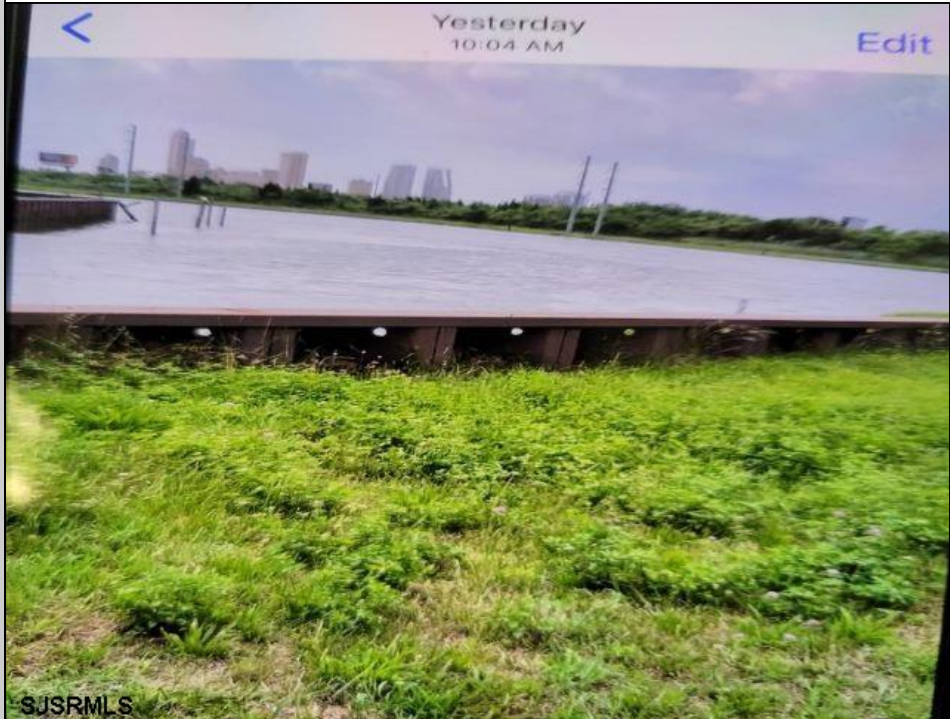

2322 Murray
Atlantic City, NJ 08401

Asking $399,000.00

SJSRMLS

COMMENTS

Corner water front and direct access to the ocean. DOUBLE lot rare to find .One of the kind, on the open bay in the most desirable location in Venice park. 5+ boat slip possible Multiple buildable townhomes with variance & approvals.

PROPERTY DETAILS